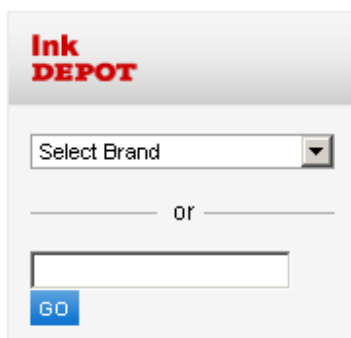

## **Ink & Toner**

Our website has a convenient ink and toner tool. It allows you to quickly and efficiently find all the ink and toner cartridges you need and save them for later. These instructions will help you get the most out of the tool.

### Opening the Ink & Toner Tool

1. You can access the Ink & Toner Tool in two ways:
  - By clicking the Ink & Toner banner on the homepage.

- Or by using the Ink Depot section on the homepage.

2. You will be directed to the Ink & Toner Finder where you can look for and save the cartridges you need.